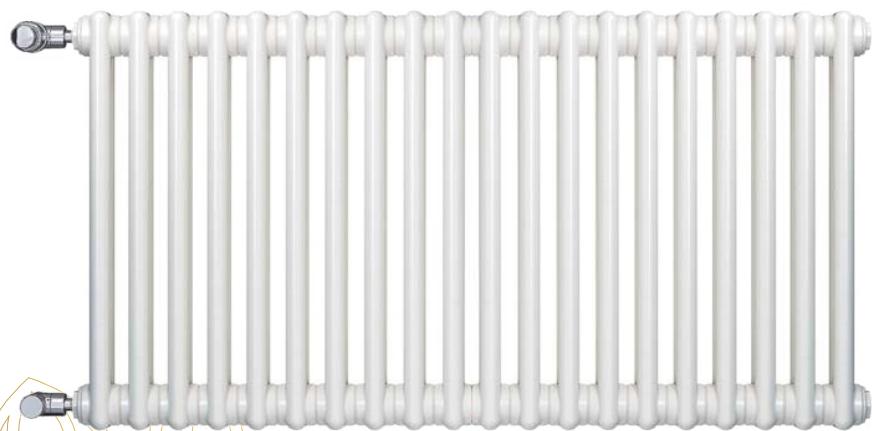

radiators in the living areas
ZEHNDER Charleston Retrofit

Colour: white

Brand: ZEHNDER