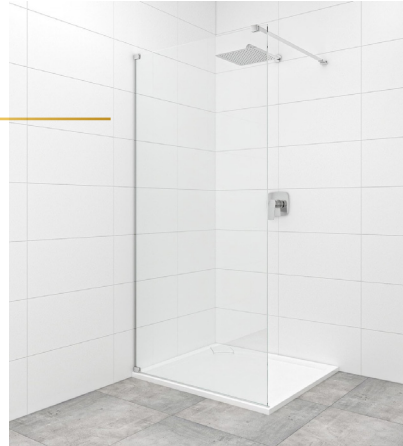

Bathrooms and toilets

basin mixer tap XL LINEARE NEW

Brand: Grohe

countertop for washbasin (ak)

Size: 80×55 cm

Brand: Naturel

Note: Final finish and dimensions are handled by the installation company.

console under the countertop angular

Size: 45×15×4

Brand: Naturel

round mirror with backlight

Diameter: 80 cm

Brand: Naturel

washbasin for countertop

Size: 61×36 cm

Brand: SAT

wash-basin trap Optima angular 5/4 CR

Brand: Optima

Bathrooms and toilets

basin small

Size: 50×25×14,4 cm

Brand: Glacera

wall-mounted toilets incl. seat

soft close seat, white

walk-in shower stall

incl. wall-mounted
shoulder restraint
Size: 87×200

Brand: SAT

shower stall quarter round 80 CRT

Brand: SAT

shower outlet channel S-Line multi

Width: 70 cm

Brand: SAT